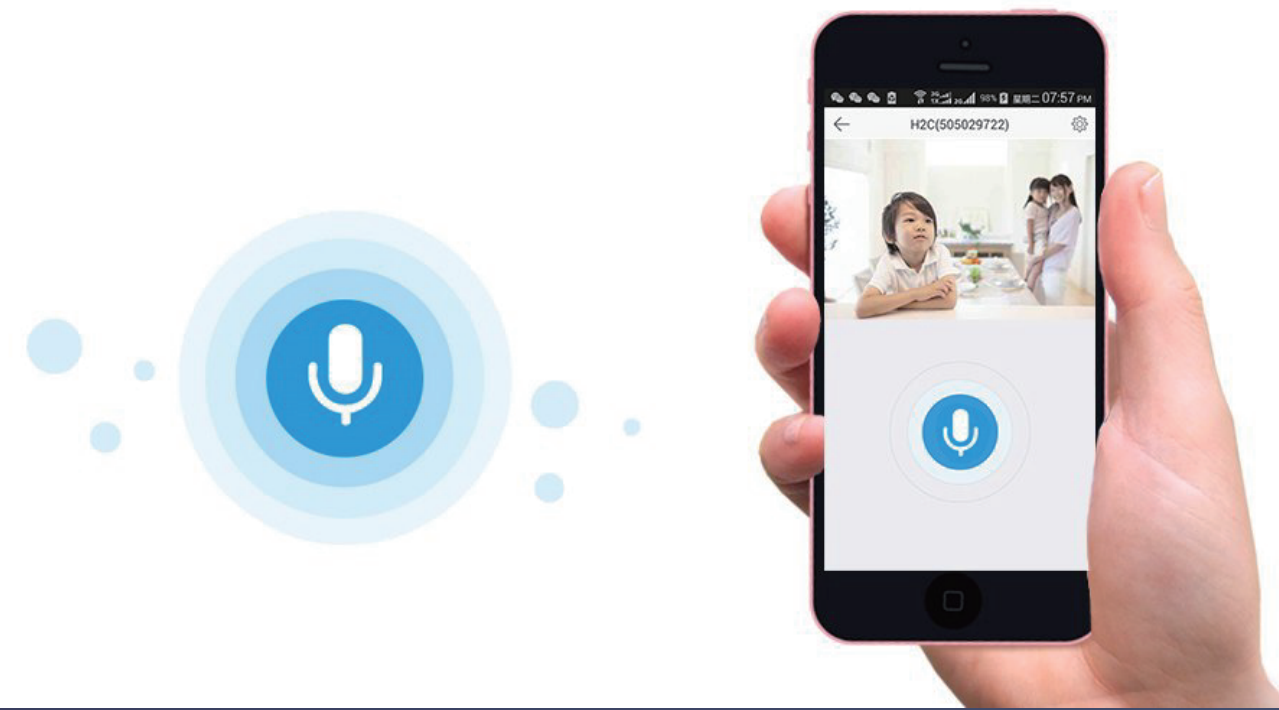

## Dual-band Wi-Fi

Supports 2.4 GHz and 5.0 GHz Wi-Fi connectivity, ensuring stable and smooth wireless transmission.

## Two-way audio

---

The built-in microphone and speaker deliver crystal-clear, smooth voice transmission in real time.

## Instant alerts (manual activation required)

---

The C6P (ez360 Pano) watches for movement. It will take a picture and send alerts to your smartphone when it detects motions.