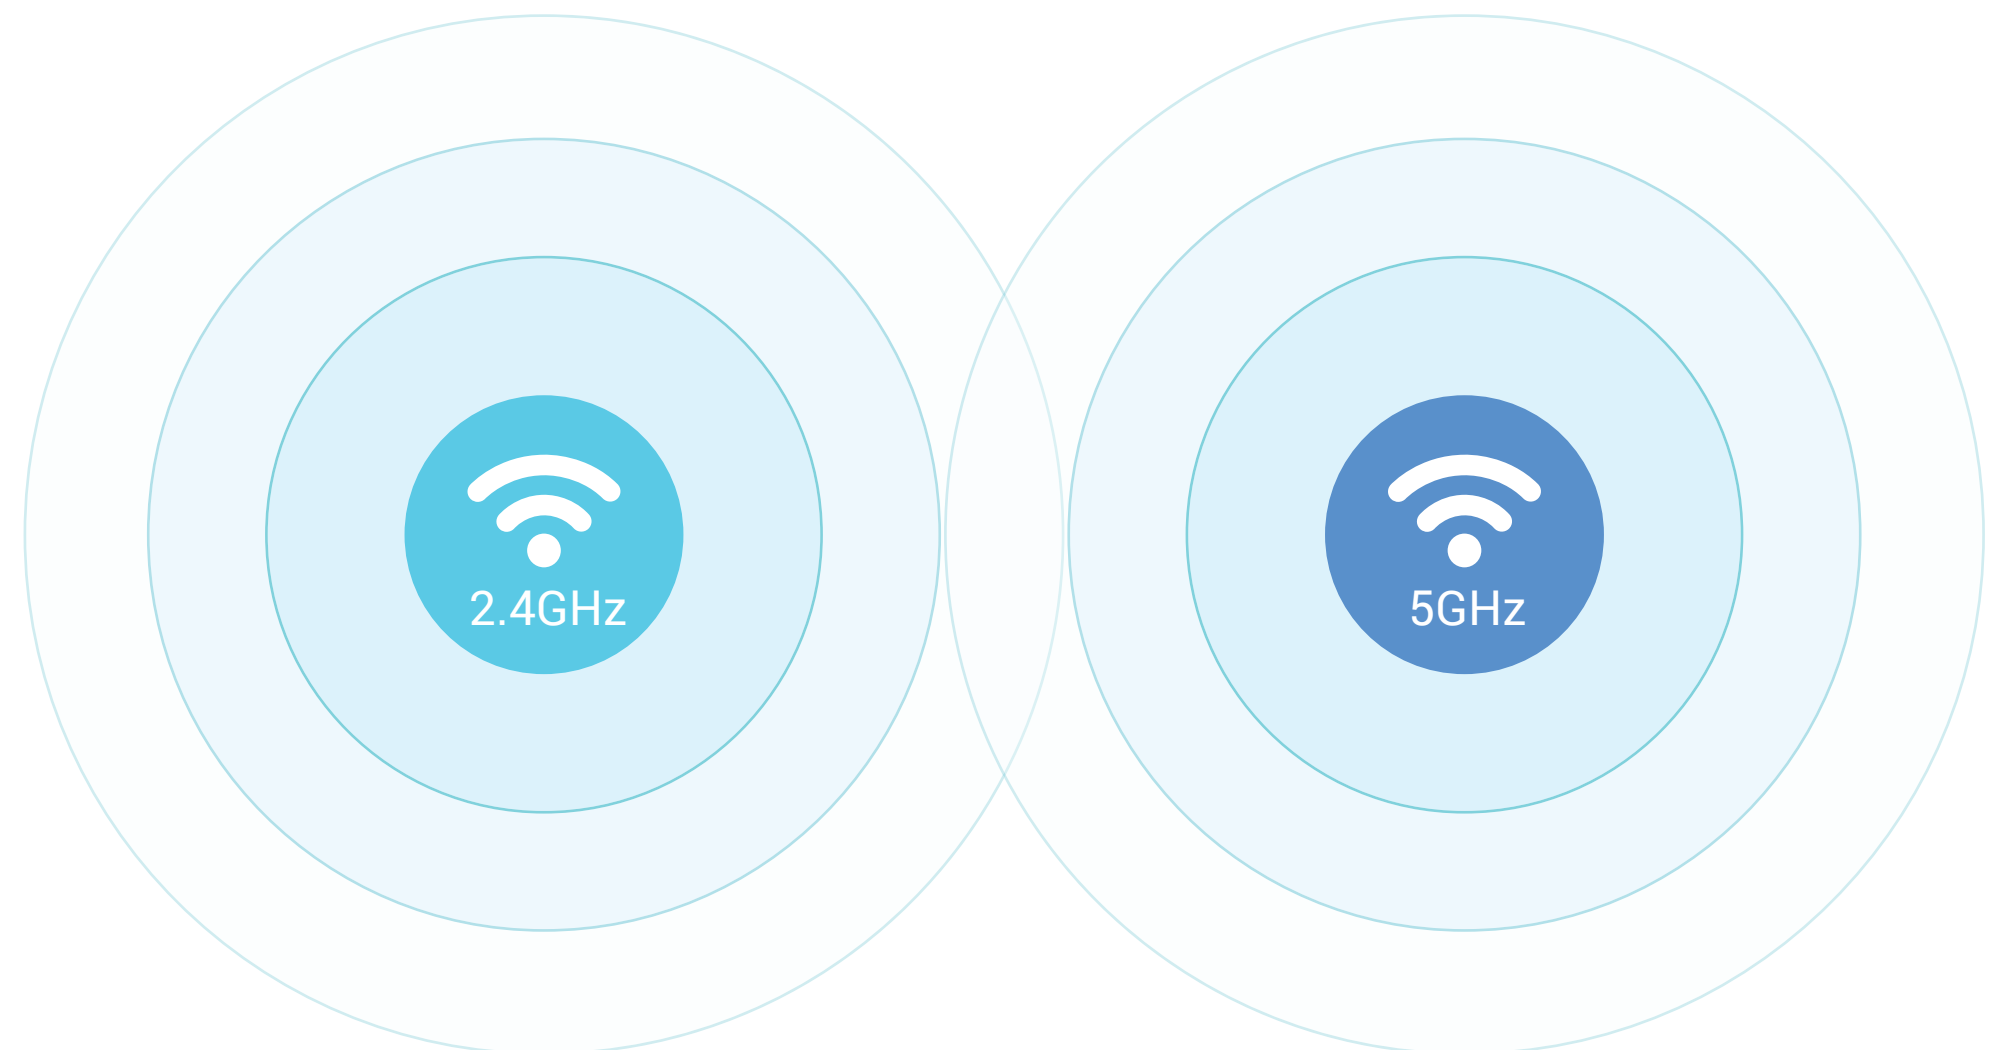

Dual-band Wi-Fi

Supports 2.4 GHz and 5.0 GHz Wi-Fi connectivity, ensuring stable and smooth wireless transmission.