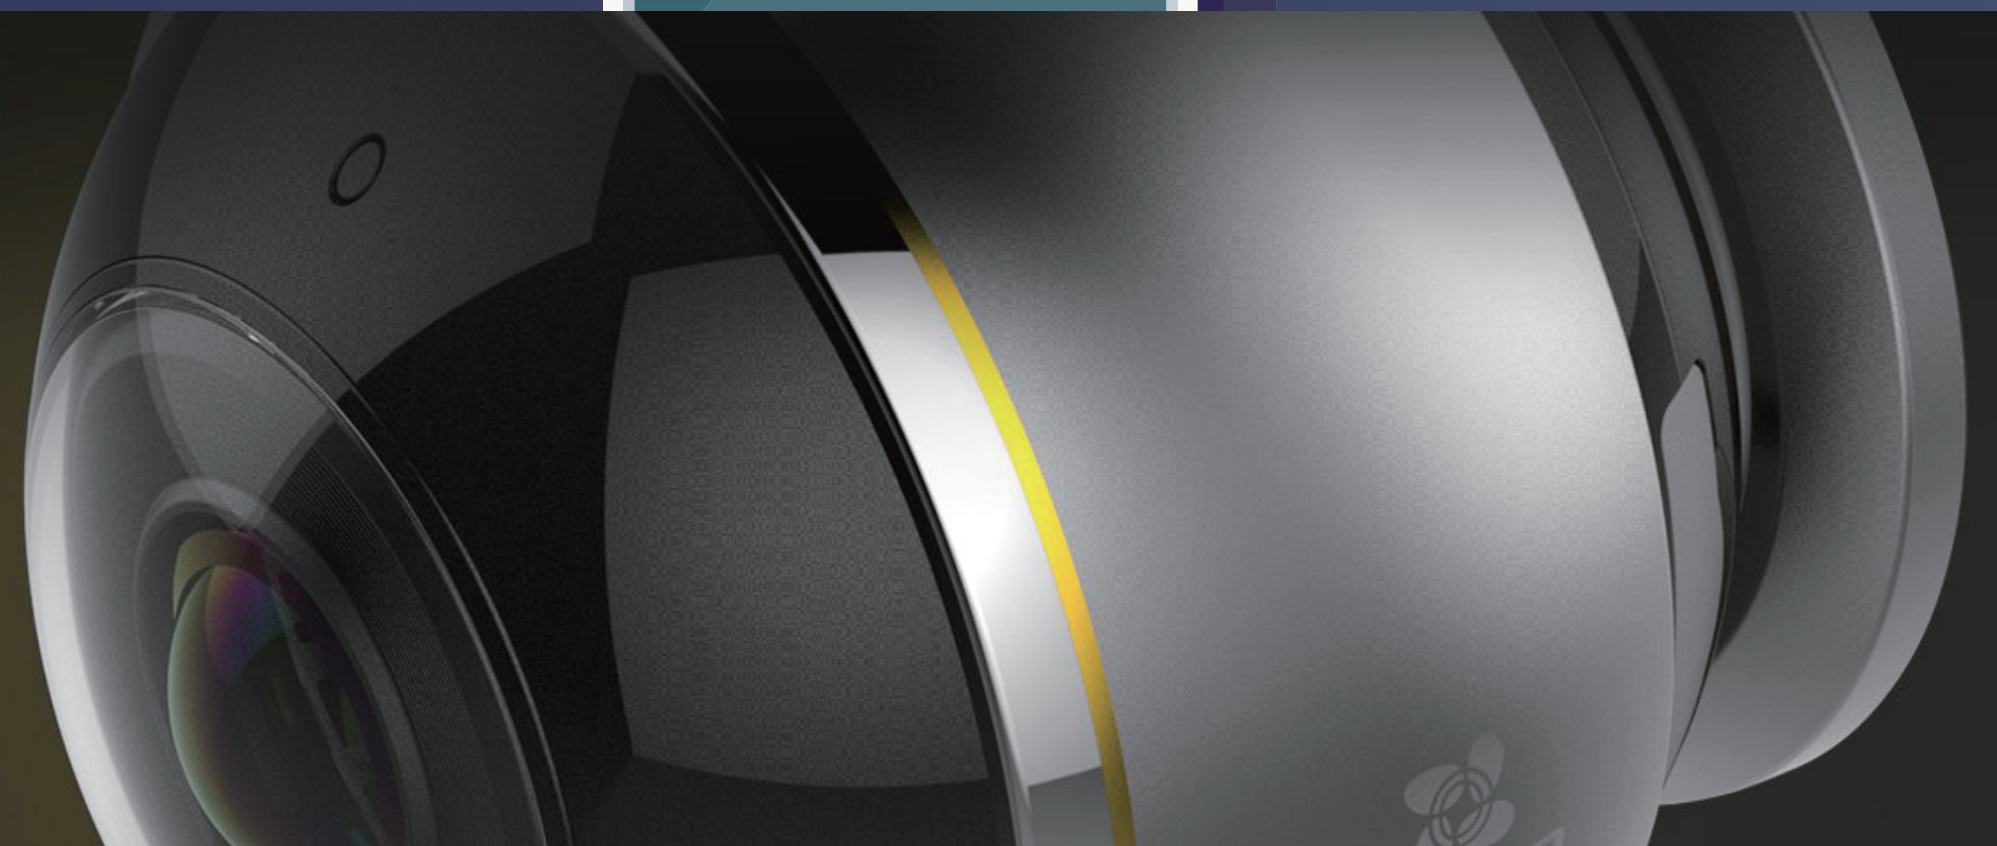

Durable metal body

Built with high-strength and anti-corrosion aluminum.